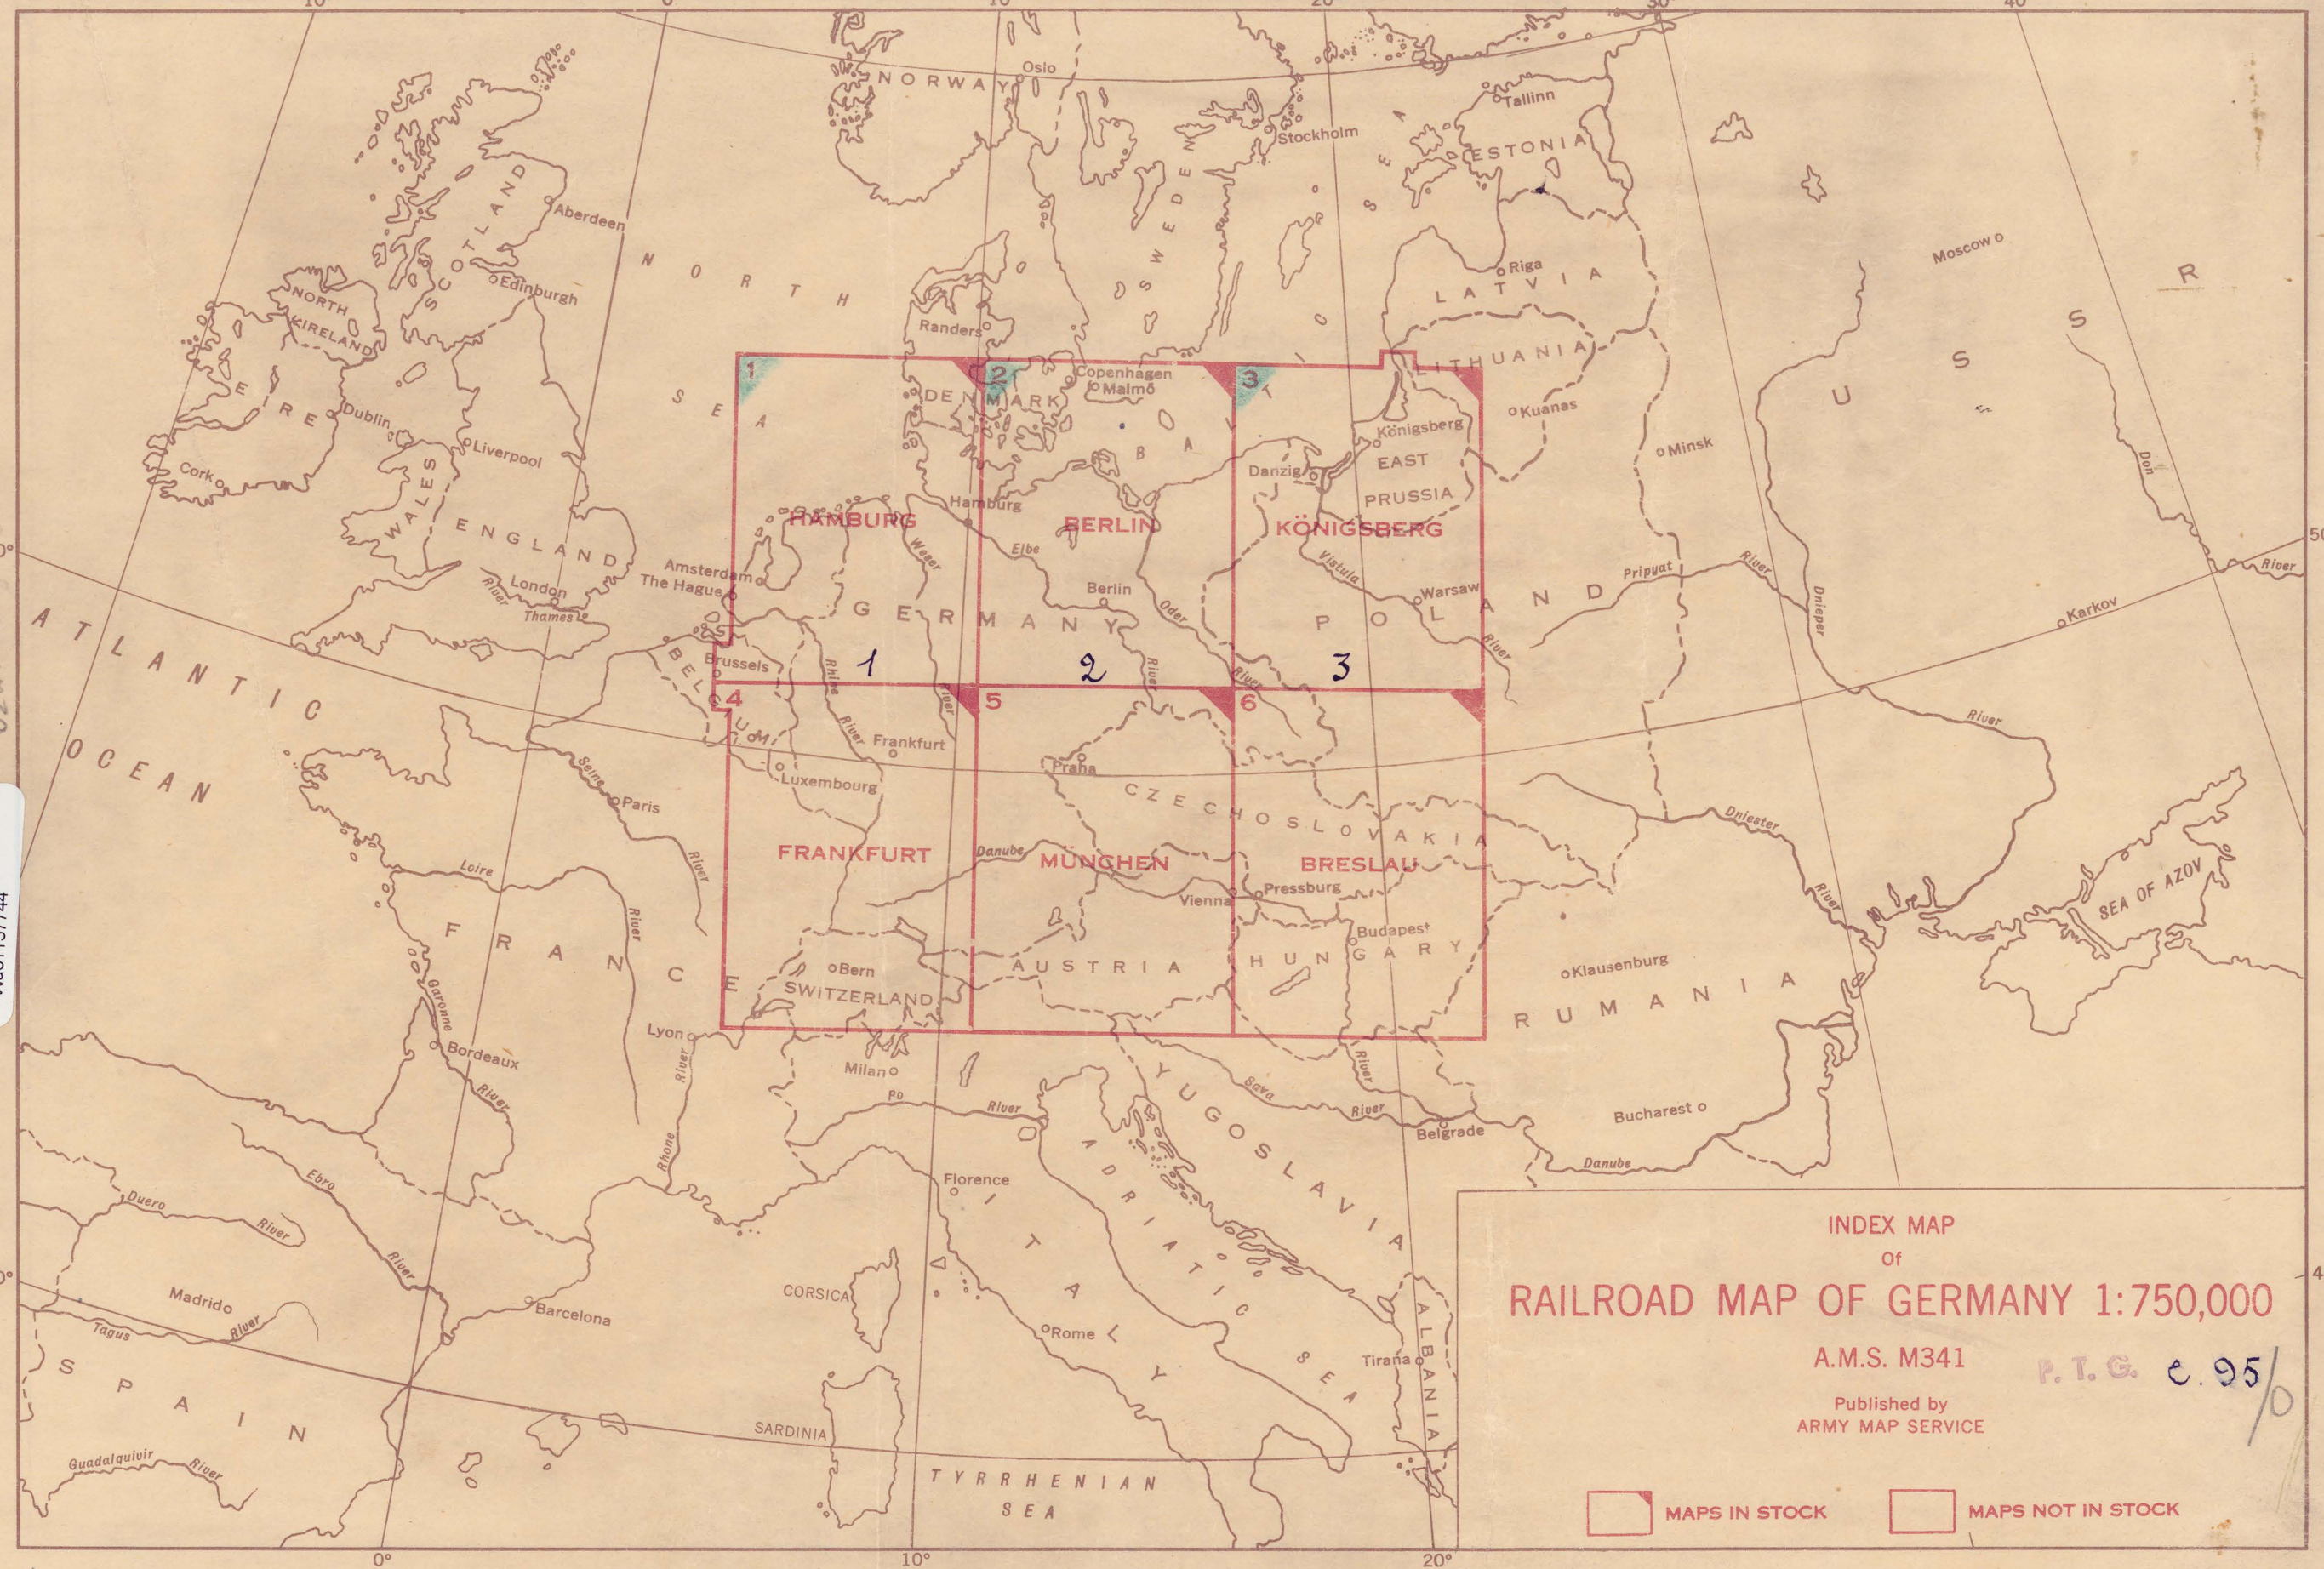

N 4623229
H 66620
D24R0N 94260

CBGIOŚ, ul. Twarda 51/55
tel. 22 69-78-773

W651137744

INDEX MAP
of
RAILROAD MAP OF GERMANY 1:750,000
A.M.S. M341
Published by
ARMY MAP SERVICE

P.T.G. e. 95/0

MAPS IN STOCK MAPS NOT IN STOCK

RAILROAD MAP OF GERMANY 1:750,000.
A.M.S. M341

SHEET NAME	SHEET NUMBER	KEY NUMBER
BERLIN	2	136930
BRESLAU	6	136934
FRANKFURT	4	136932
HAMBURG	1	136929
KÖNIGSBERG	3	136931
MÜNCHEN	5	136933