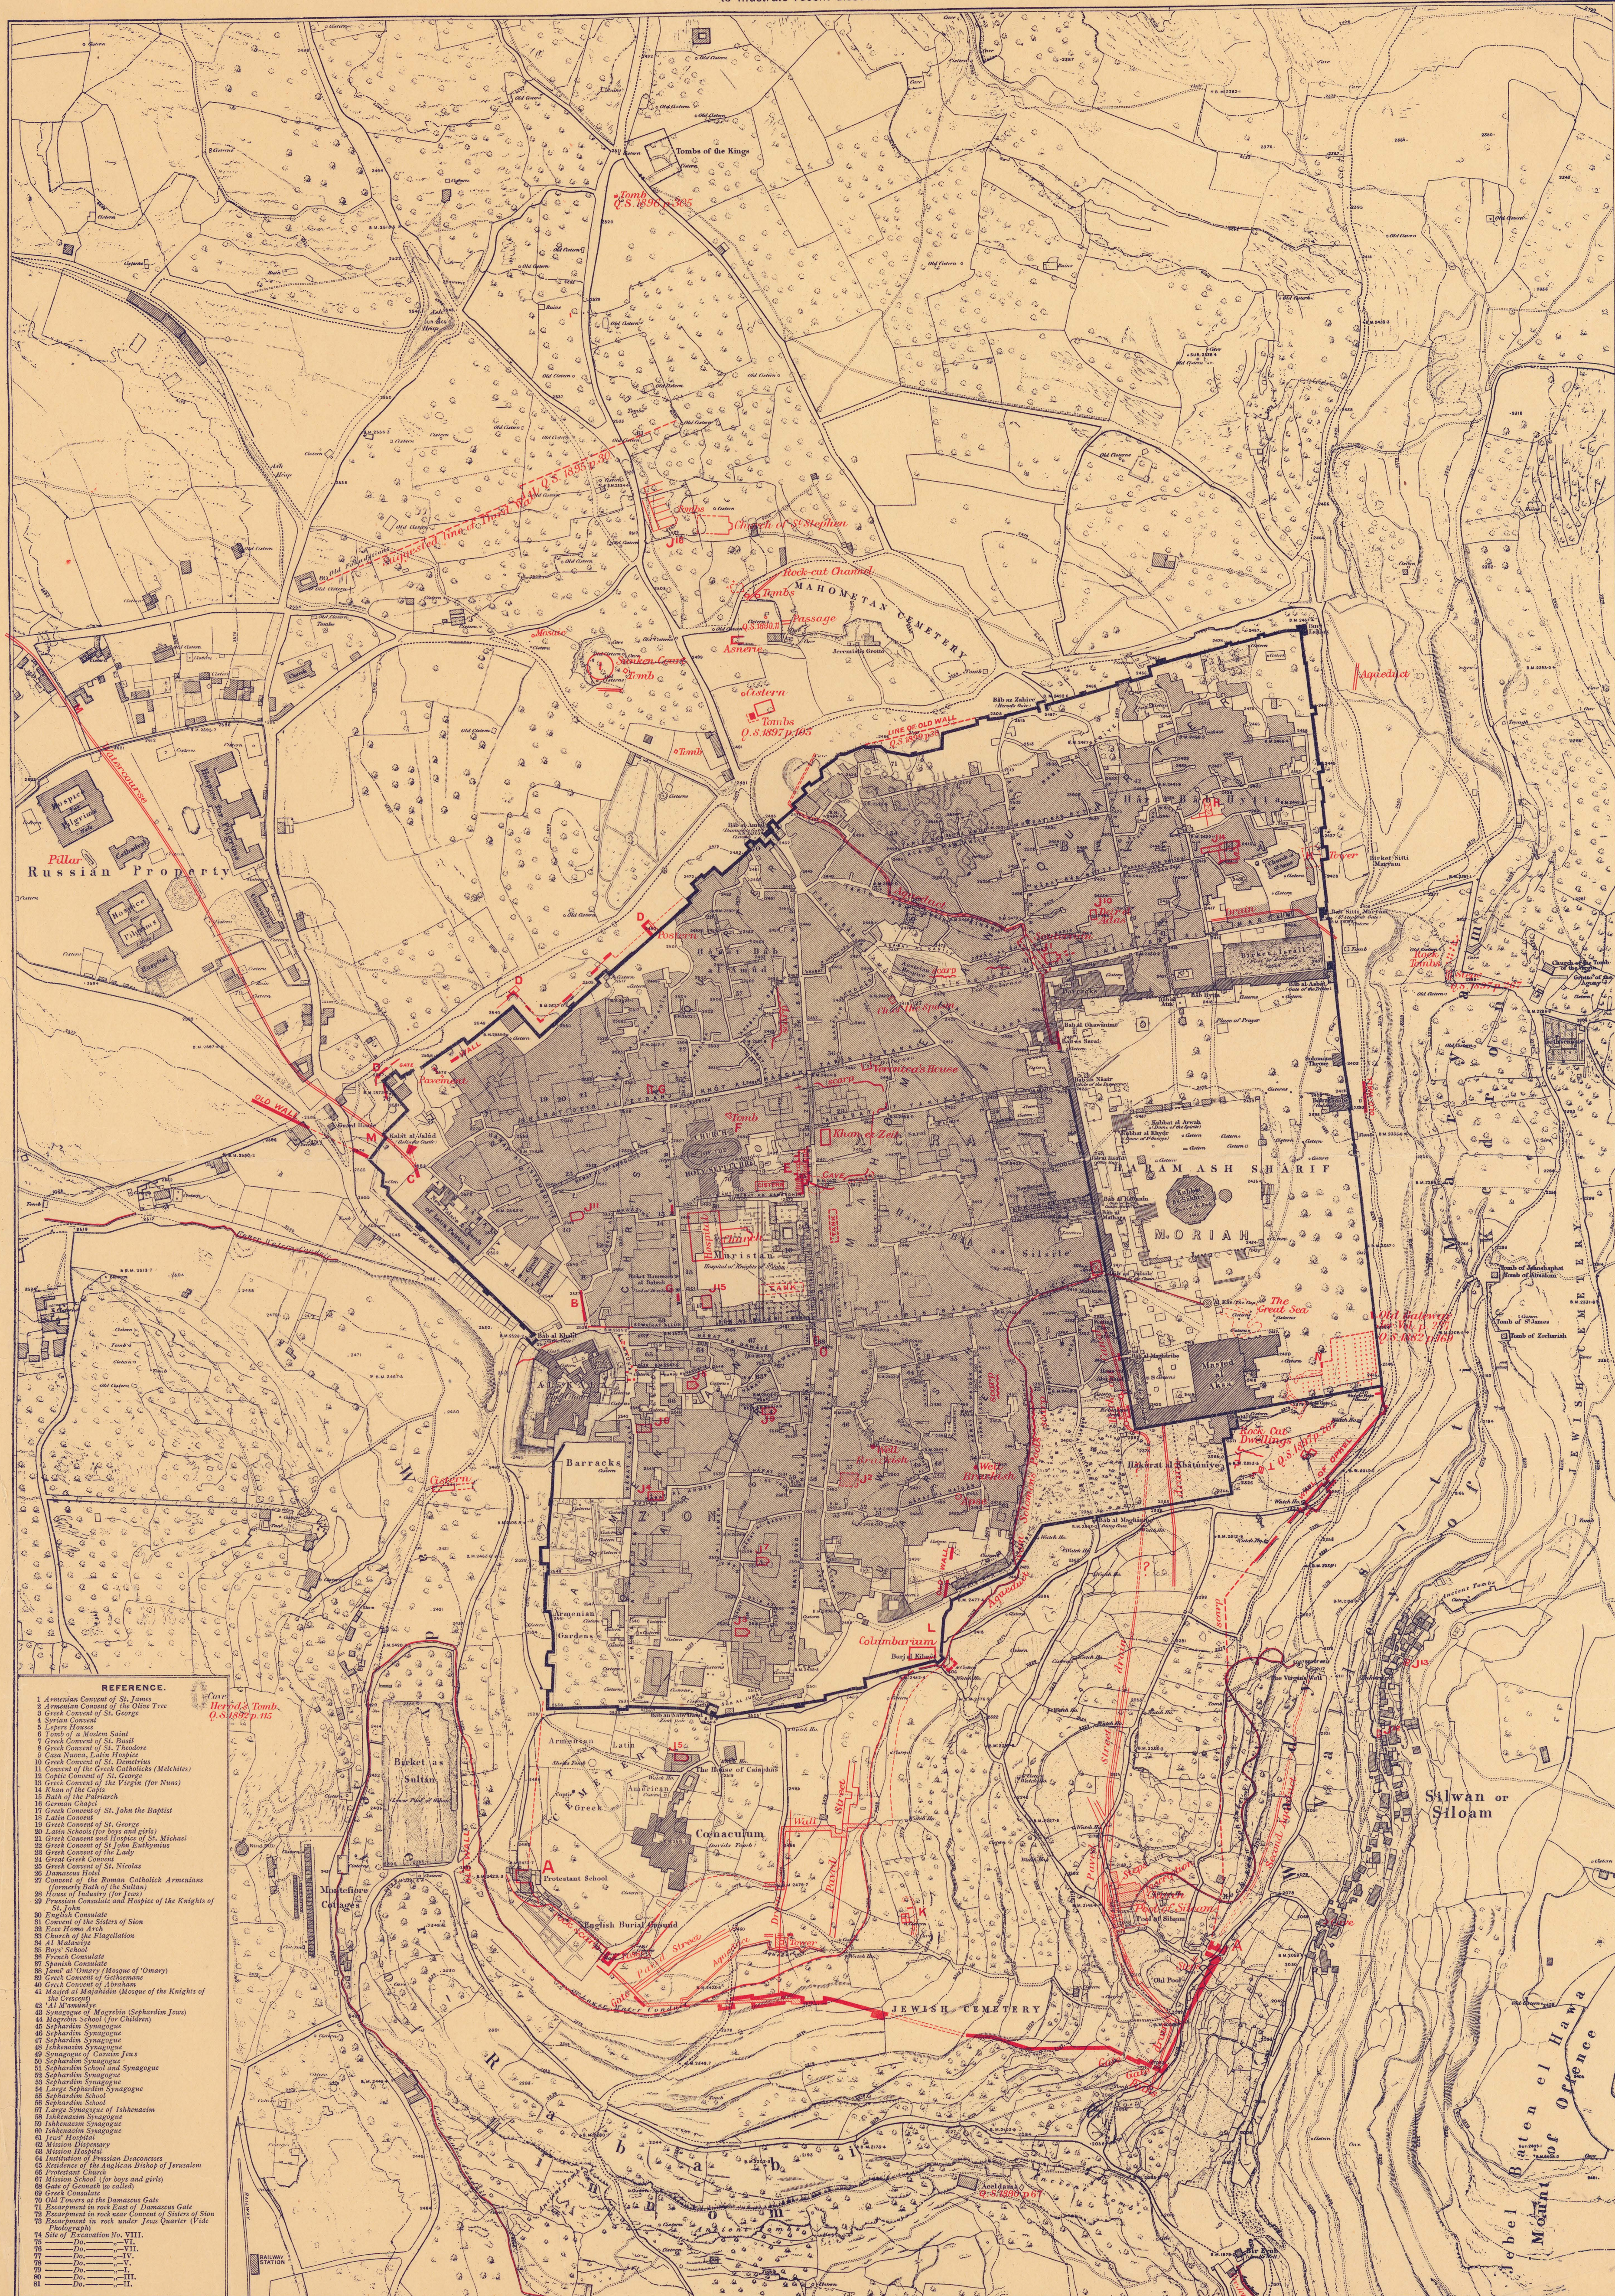

PLAN OF JERUSALEM

Reduced by permission from the Ordnance Plan 2500 Scale made by Major General Sir Charles W. Wilson, K.C.B., K.C.M.G., D.C.I., F.R.S., R.E. to illustrate recent discoveries.

PALESTINE EXPLORATION FUND