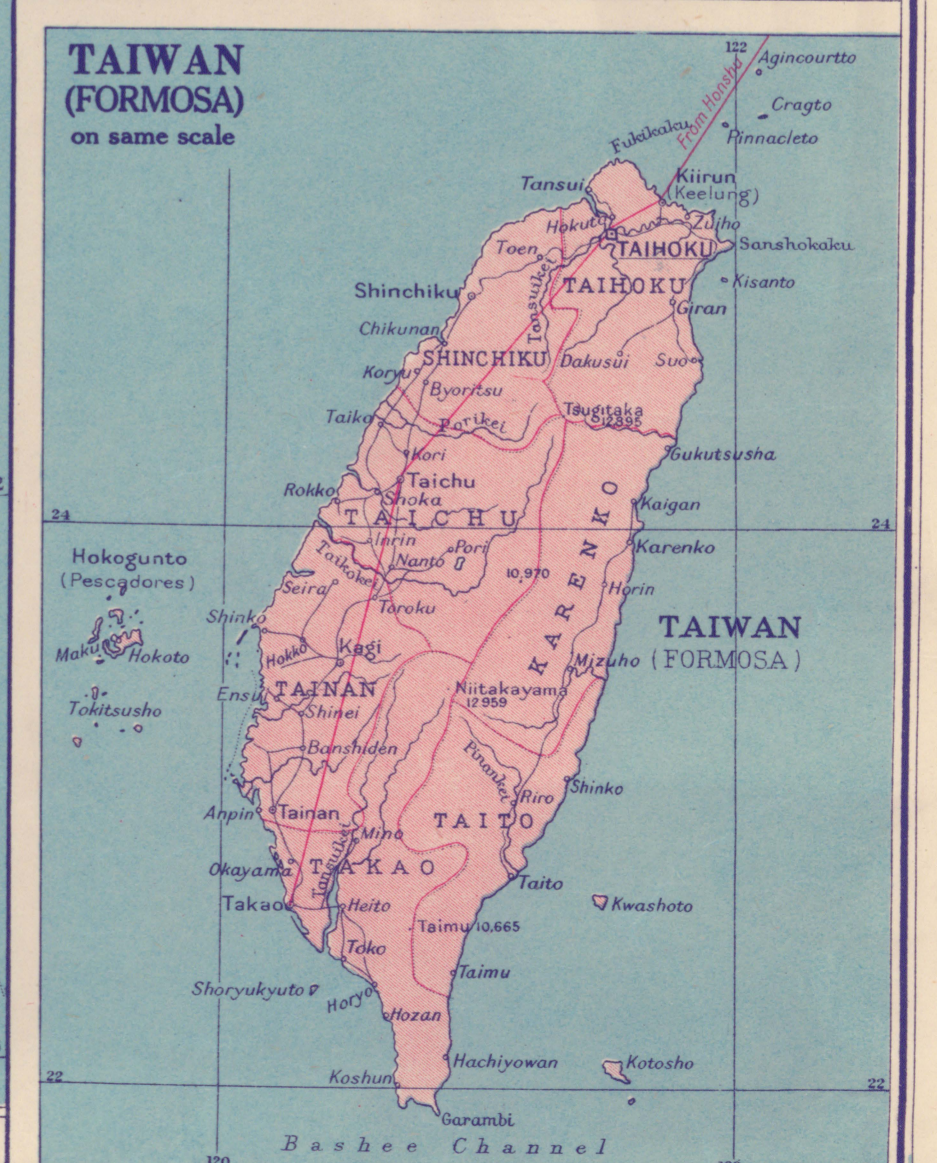

15018782
11 20 256
02 of RCM 22 64 28