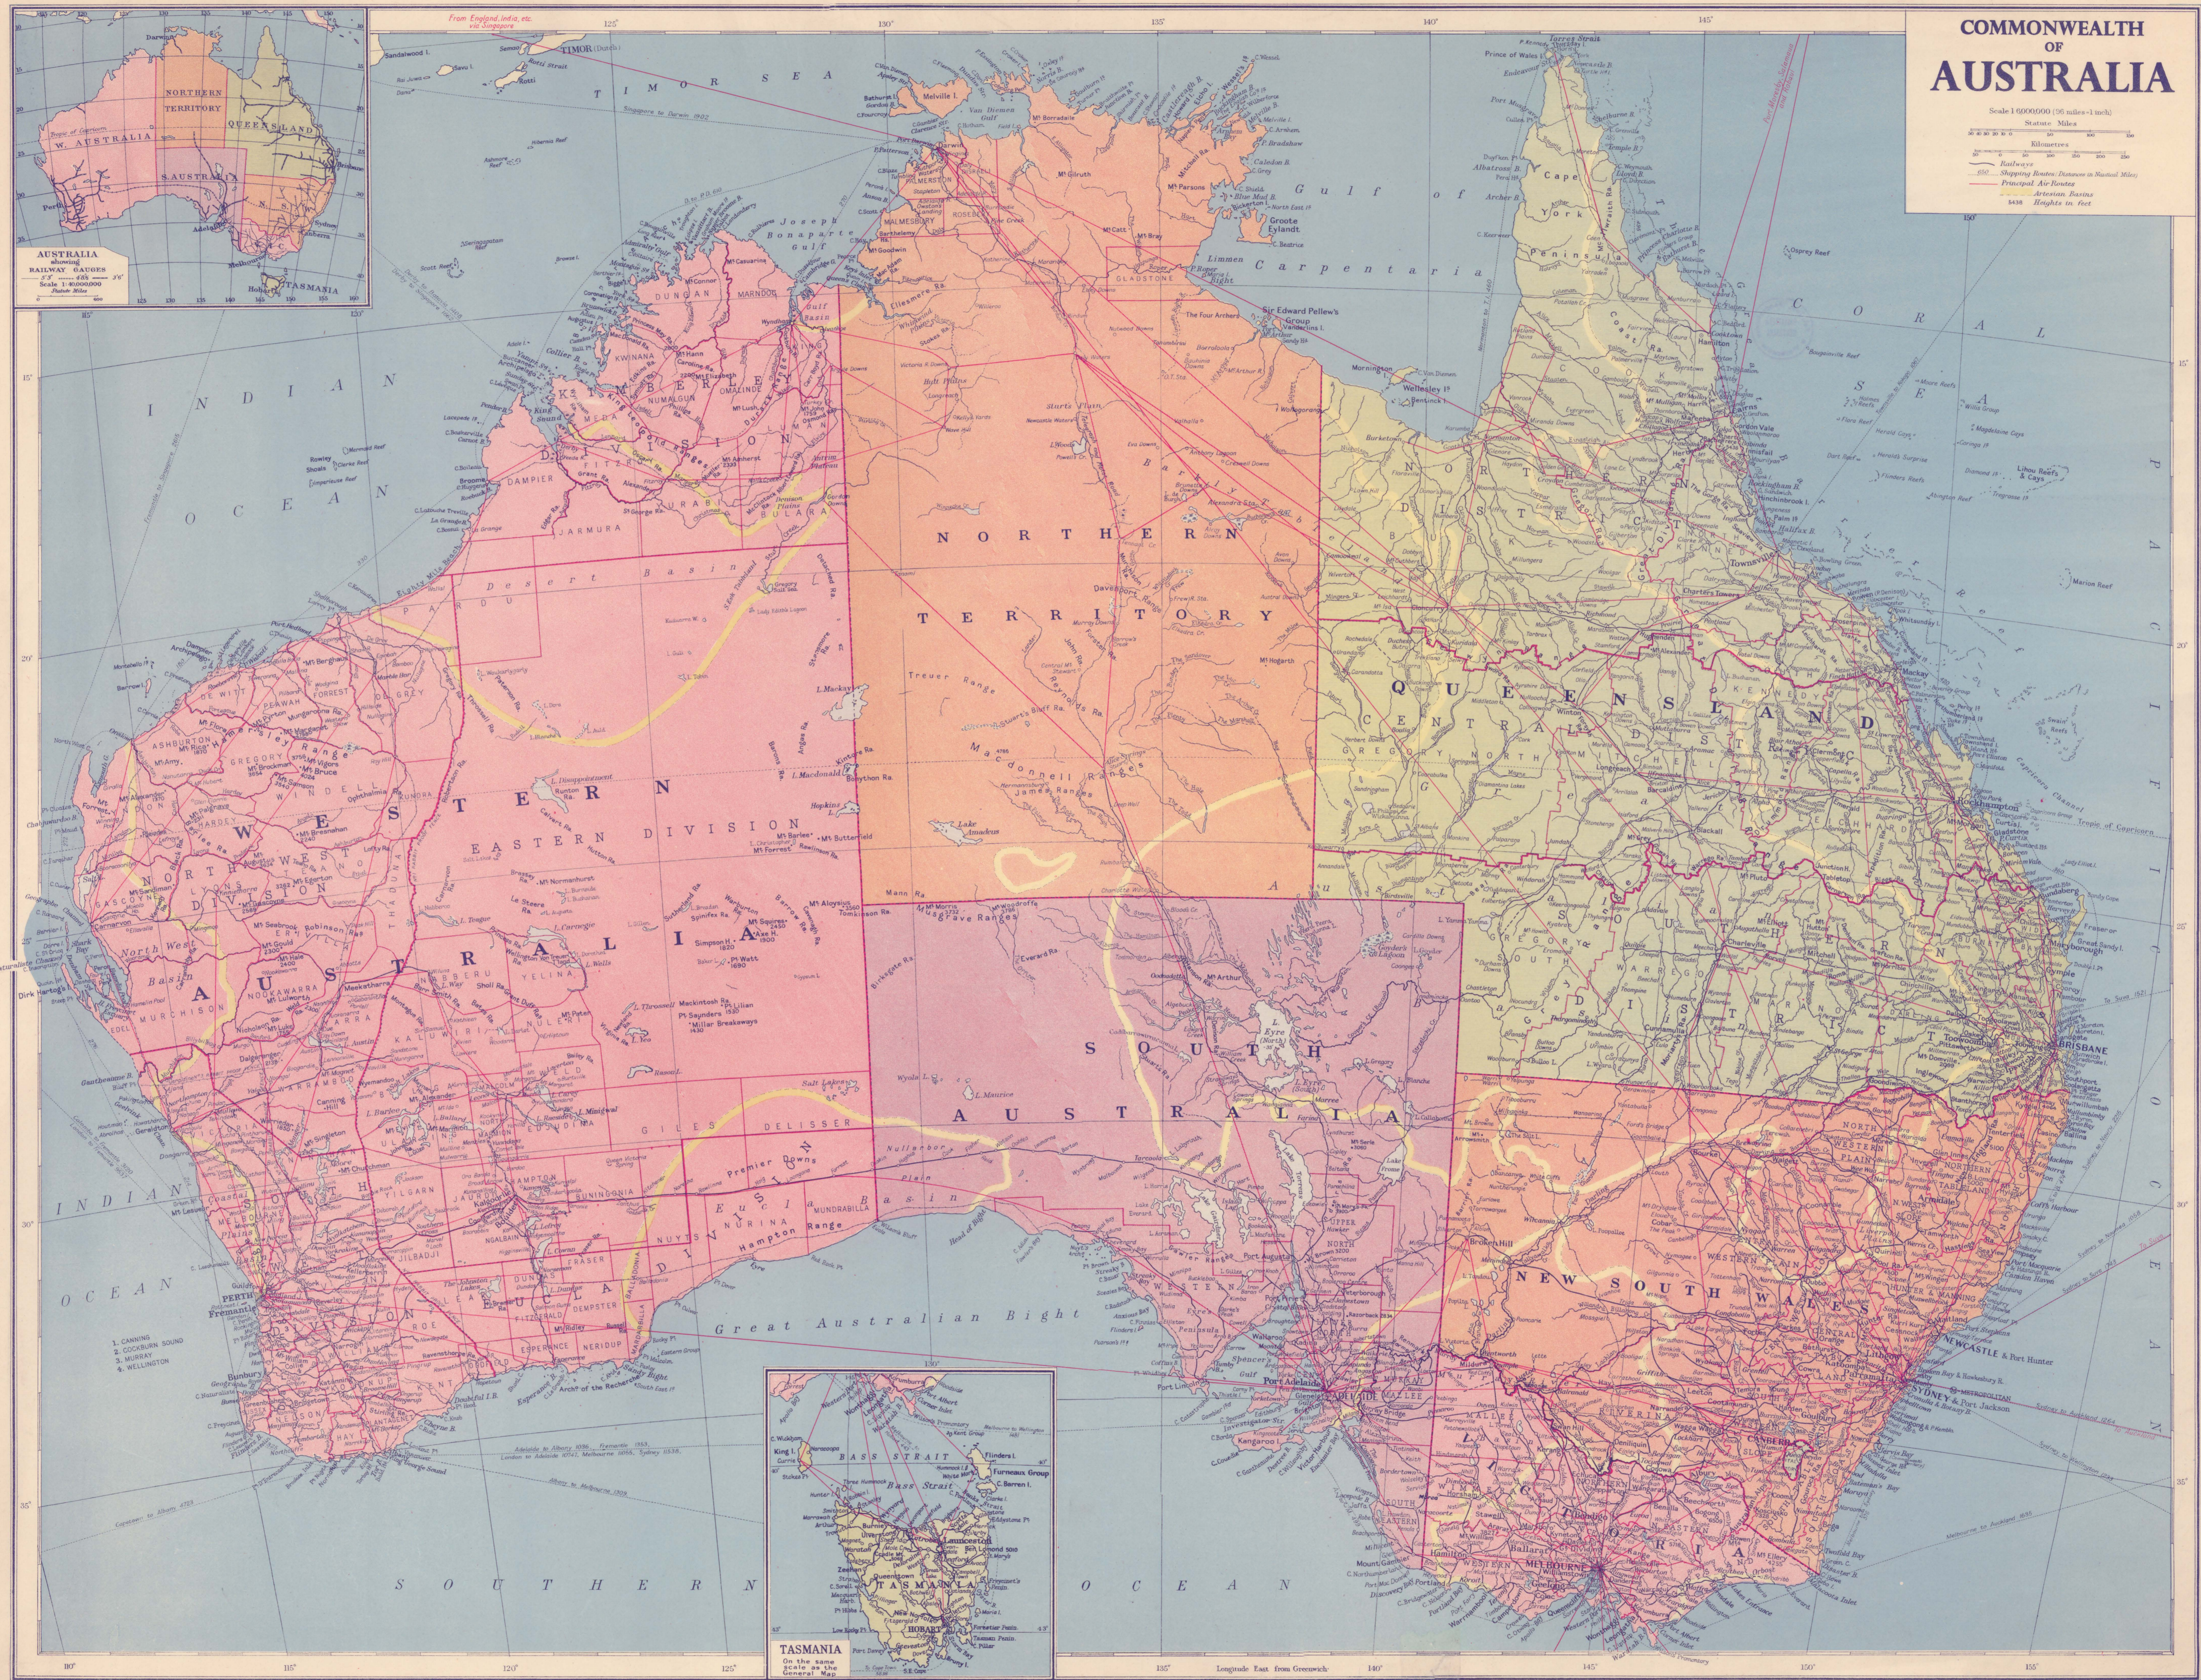

COMMONWEALTH OF AUSTRALIA

Scale 1:6000000 (56 miles = 1 inch)

Statute Miles
0 50 100 150

Kilometres
0 100 200 300 400

Railways

Principal Air Routes

Arrows, Bearings

1438 Heights in Feet

AUSTRALIA
Showing
RAILWAY GAUGES
5' 6" — 4' 6" — 3' 6"
Scale 1:6000000
Nautical Miles

TASMANIA
On the same
Scale as the
General Map