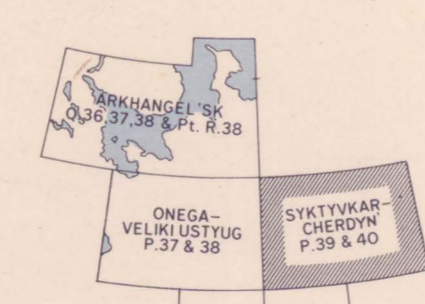

INDEX TO ADJOINING SHEETS

AUTHORITIES

Weltkarte (Deutsche Heereskarte) Germ. Gen. Staff, 1:1,000,000, 1938, 1941.
General'nyy Shtab Krasnoy Armii, 1:2,500,000, 1940.
Yevropetskaya chast' S.S.S.R. Politiko-Administrativnaya Karta, 1:3,000,000, 1940.
G.S.G. 5.4206, 1:4,000,000, 1941.