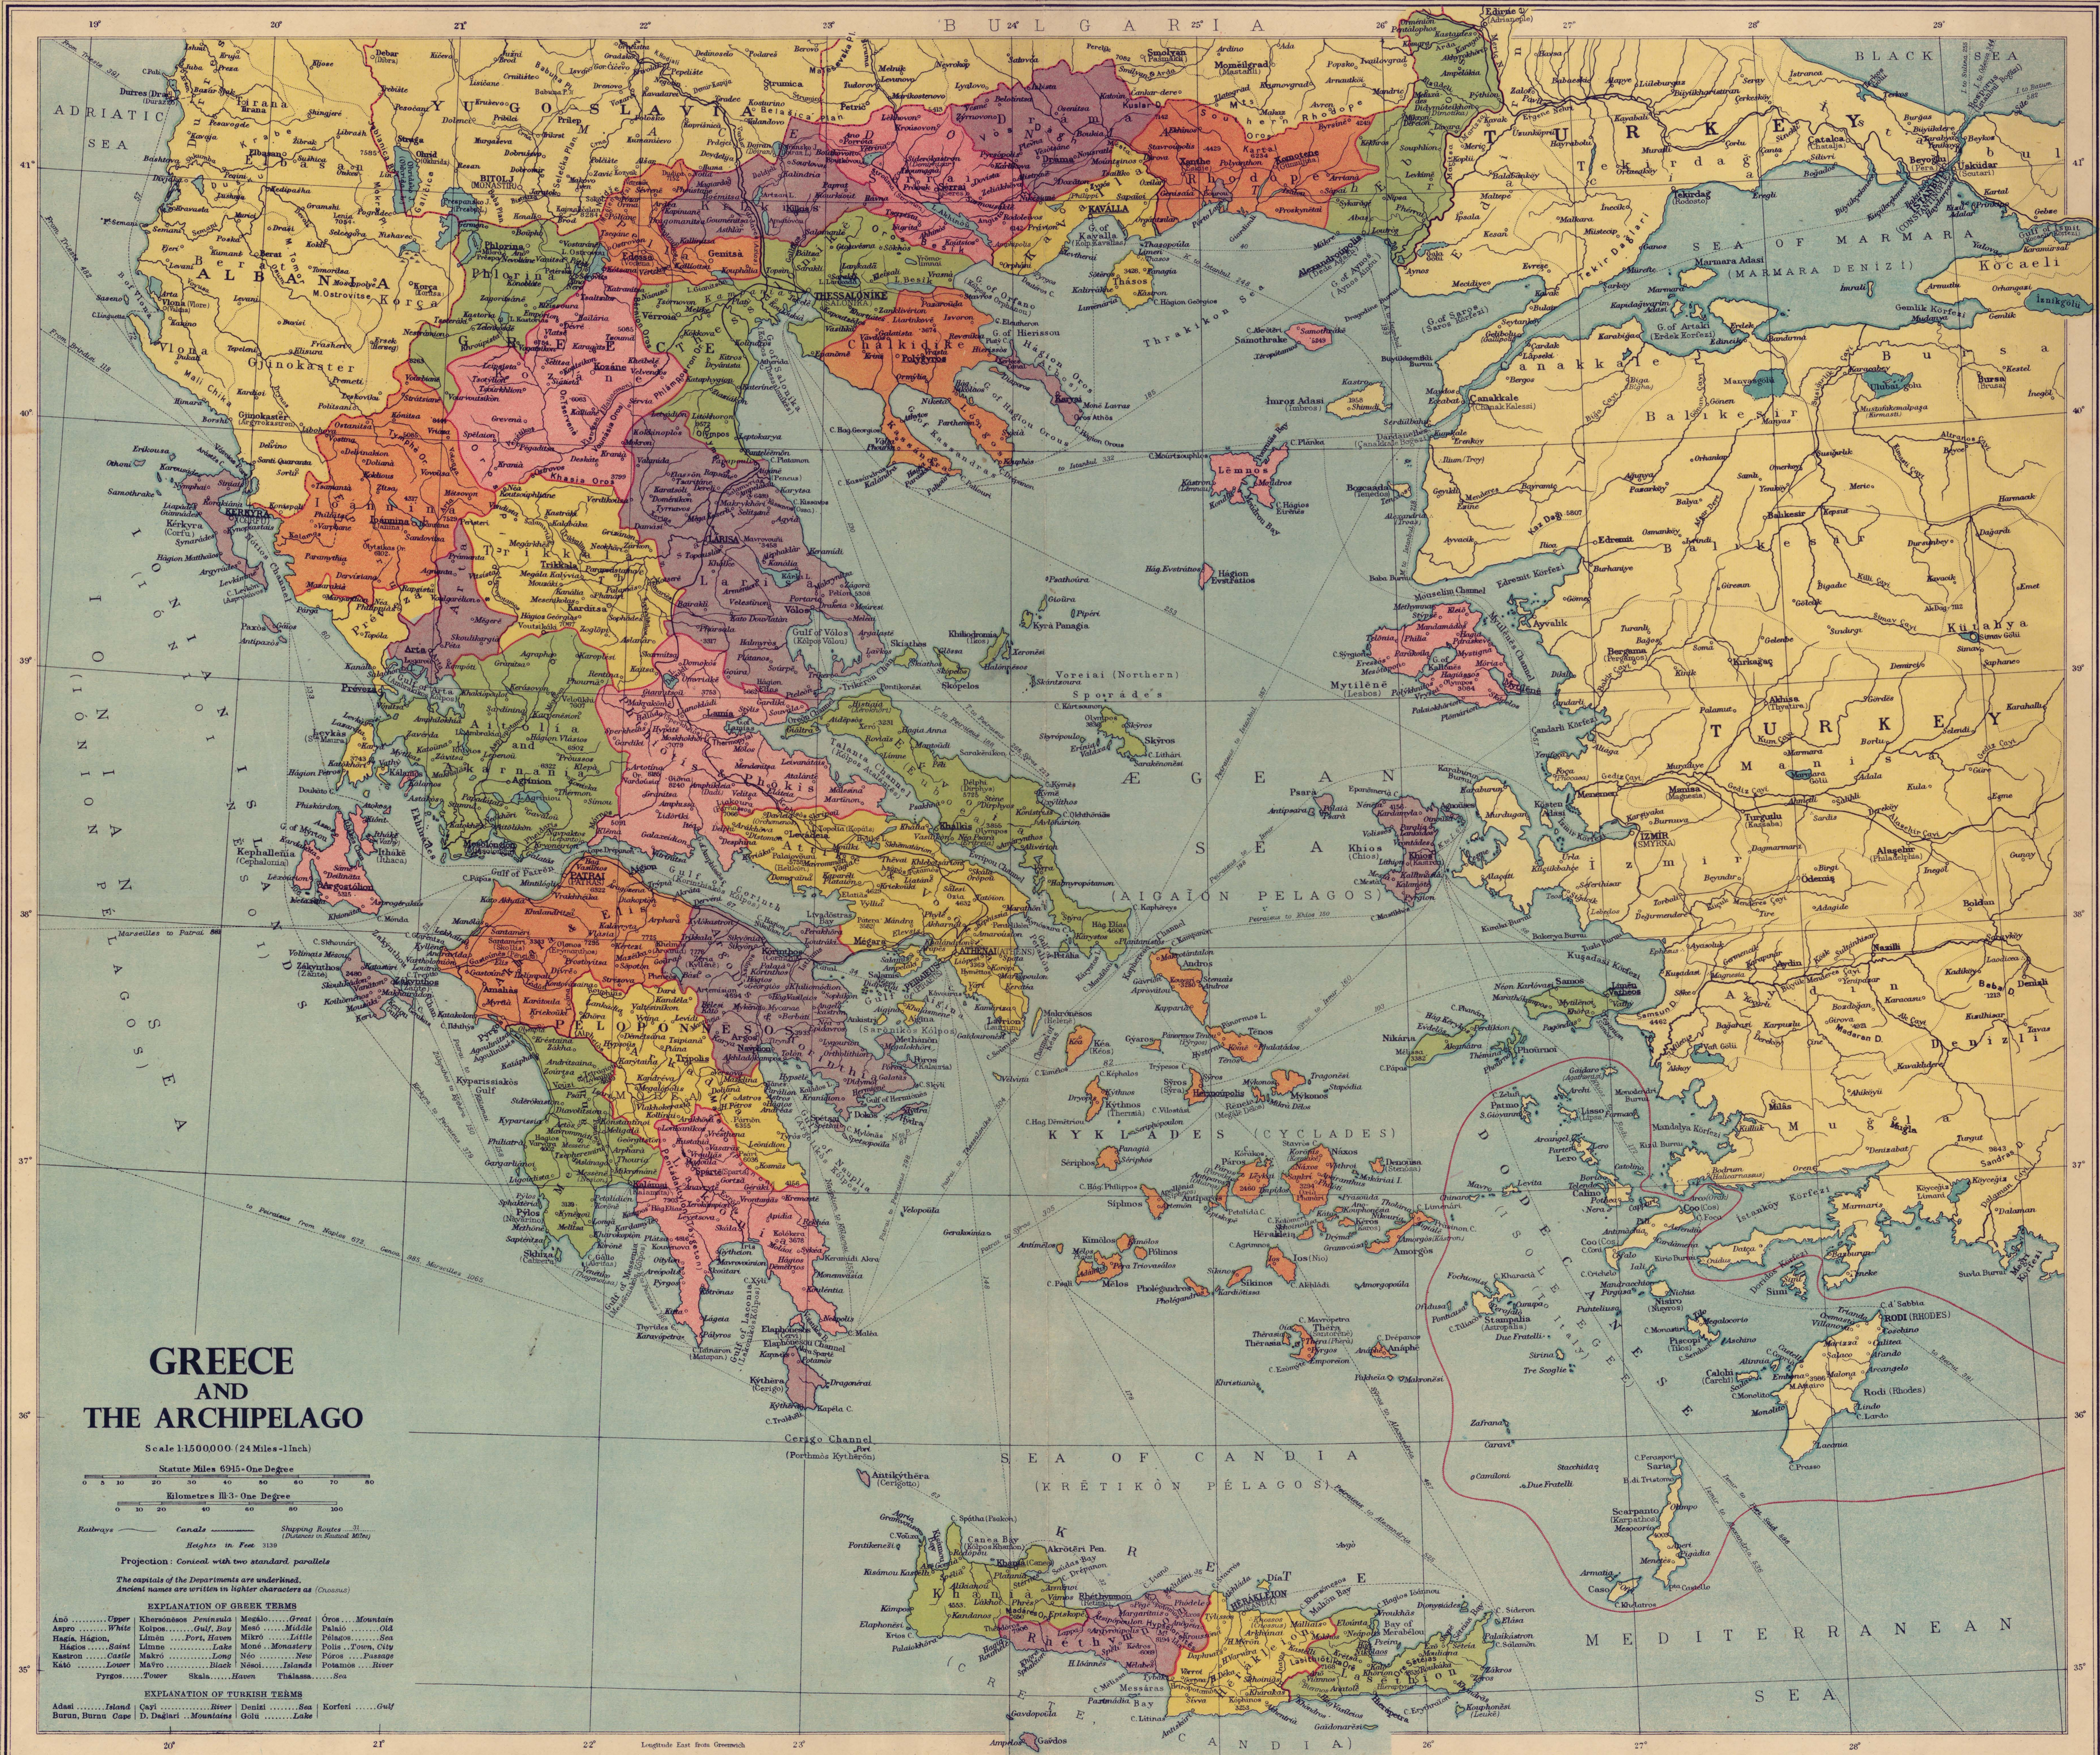

N4789303
NM 68261
Dawkins
140149

GREECE AND THE ARCHIPELAGO

Scale 1:1500000 (24 Miles-1 Inch)

Projection: Conical with two standard parallels

The capitals of the Departments are underlined. Ancient names are written in lighter characters as (Cronos)

EXPLANATION OF GREEK TERMS

Anó	Upper
Khorosios	Peninsula
Kolpos	Gulf, Bay
Limni	Port, Haven
Hakos	Little
Kastron	Castle
Kaló	Lower
Pyrros	Tower
Skala	Harbour
Evros	Mountain
Mesó	Middle
Palaio	Old
Moni	Monastery
Polis	Town, City
Néo	New
Poros	Passage
Ponos	Island
Stos	Sea