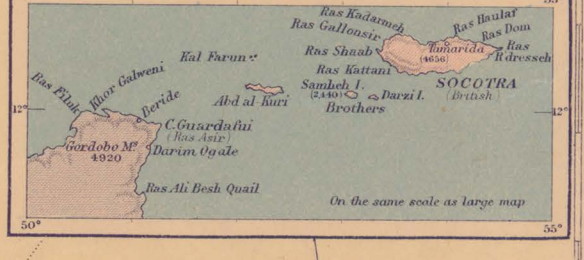

# AFRICA

(NORTH EAST SHEET)  
Scale 1:7645000 (121 Miles - 1 Inch)  
Scale of Statute Miles

Projection Sanson-Flamsteed's Sinusoidal

Railways thus Heights in English feet. Submarine Cables   
Proposed or building Tribe names thus ARABS Air Routes

Explanation	
Ain	Spring
Arg	Sand hills
Bandar, Mirsa, Shern	Harbour
Bir	Well
Jebel	Mountain
O. Oasis	Fertile place
Ras	Cape
Selka	Salt Swamp
Wadi, Ehor	Dry Watercourse

British French Italian   
Spanish Portuguese